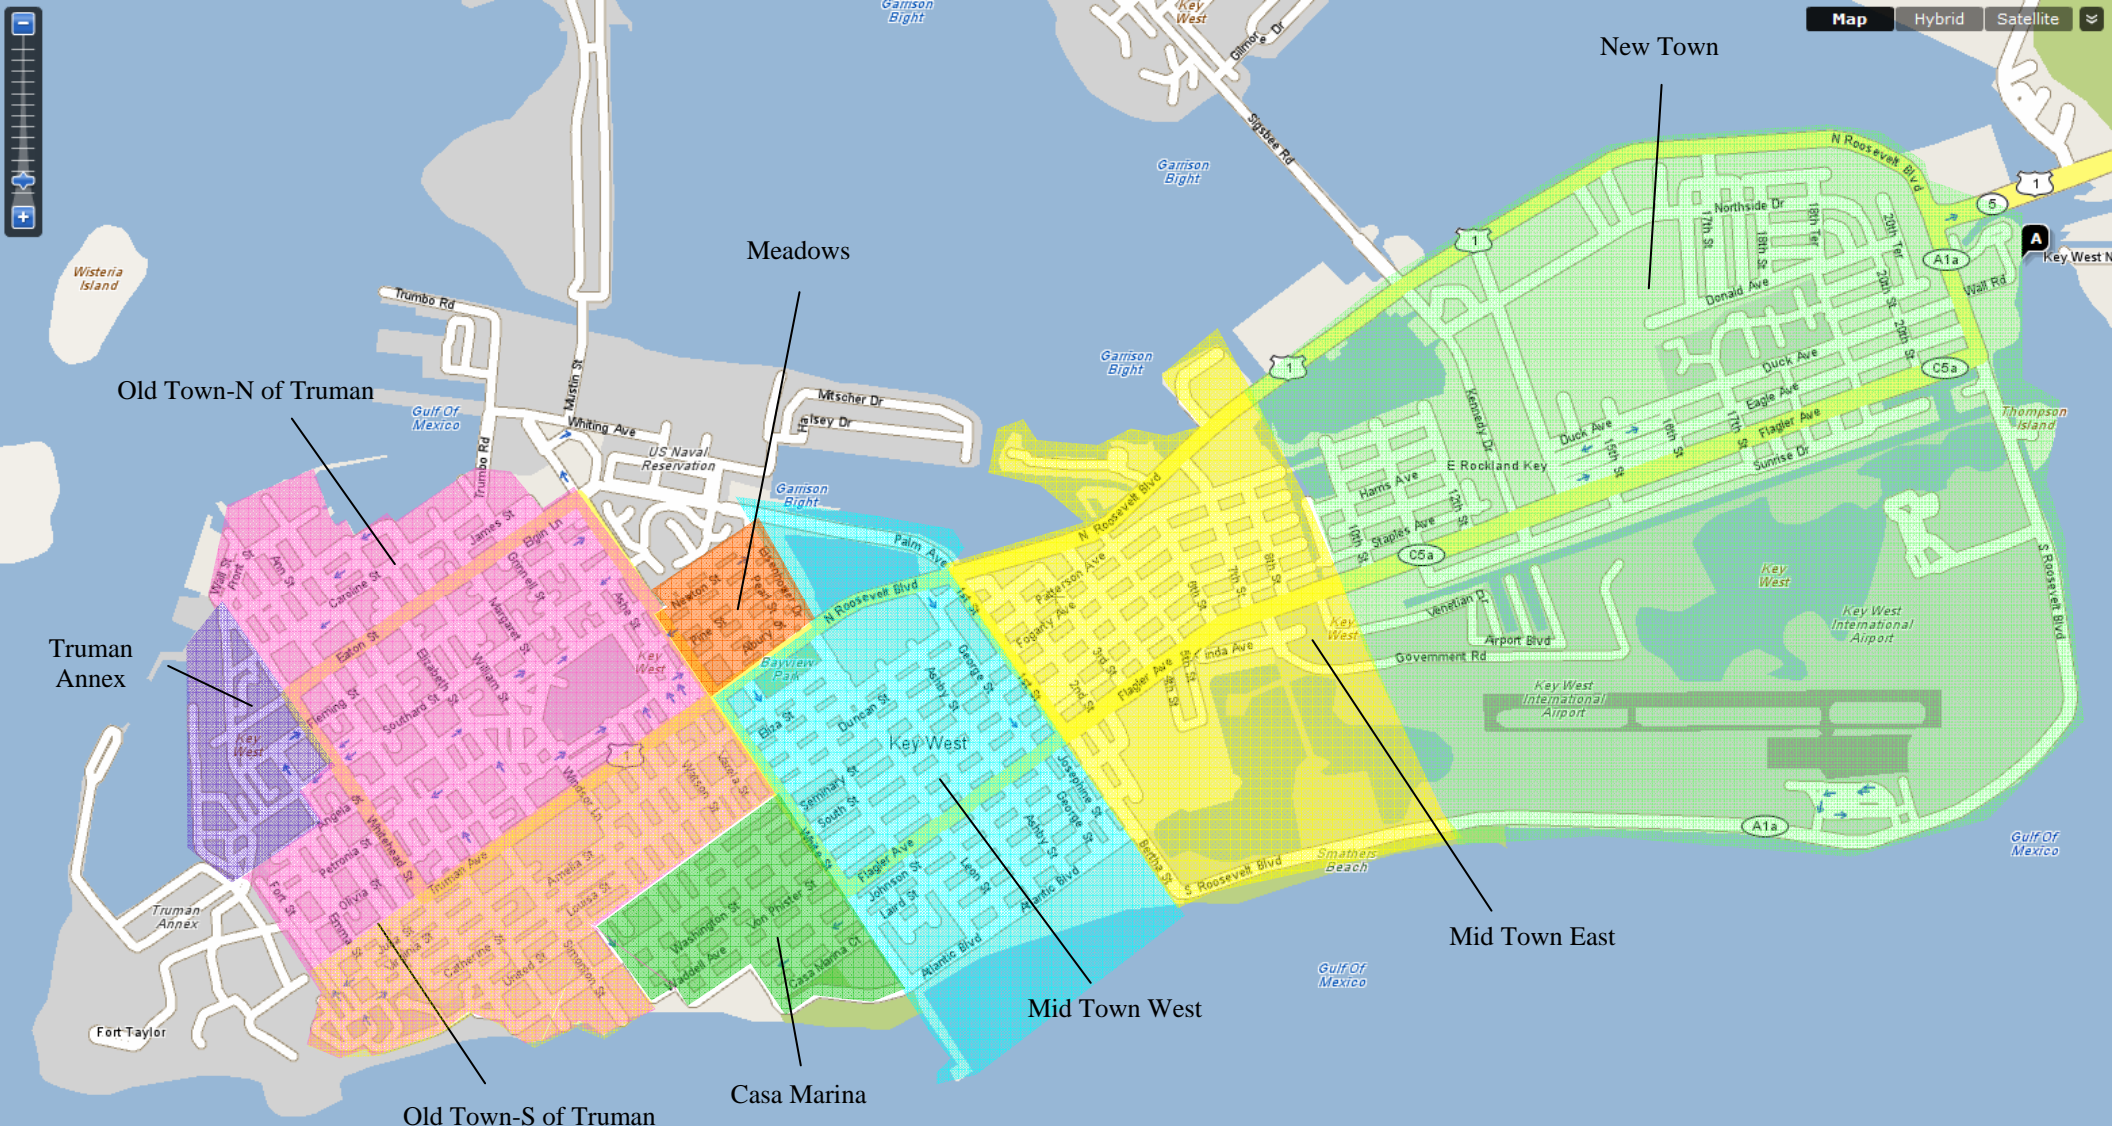

Map Hybrid Satellite

500 m 0.5 miles